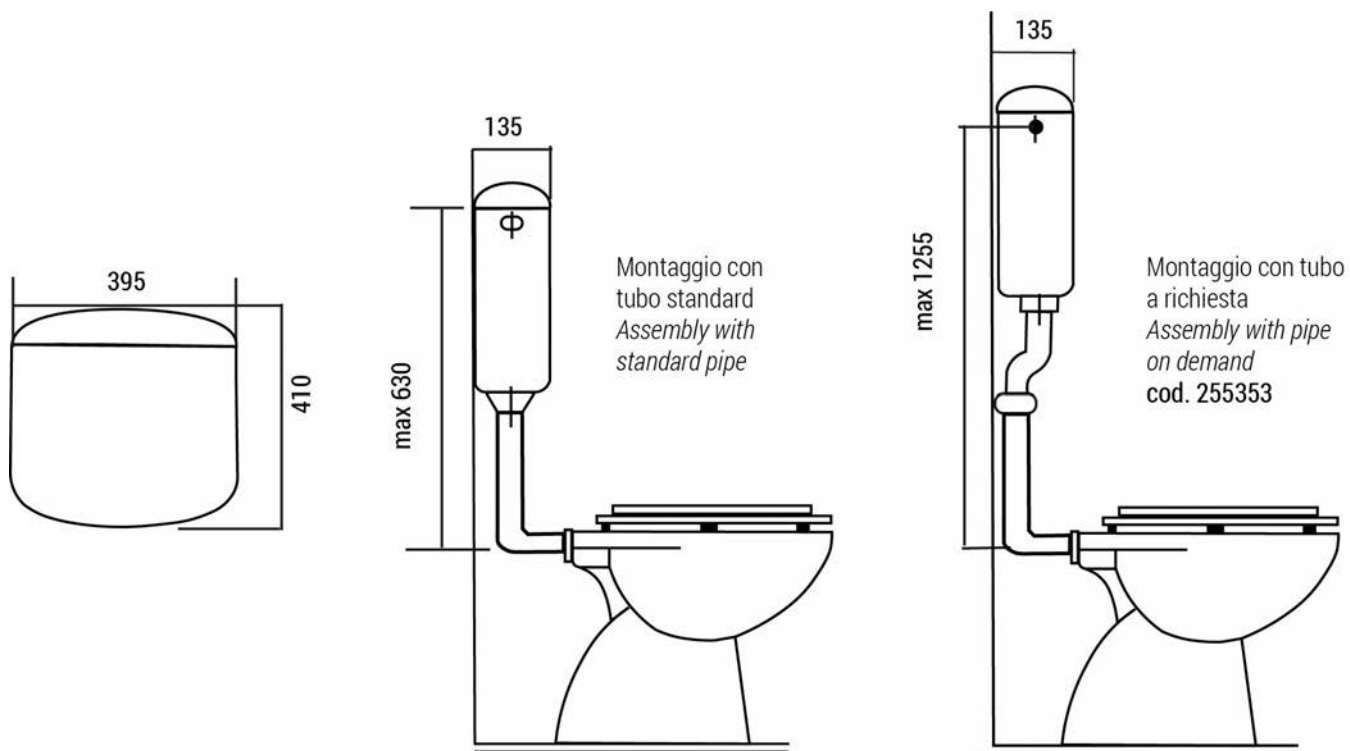

## PACKAGING

CODE	PCS	LxWxH	WEIGHT
BIBLO DUO	1	439x138x420 mm	3 kg

## DIMENSIONS