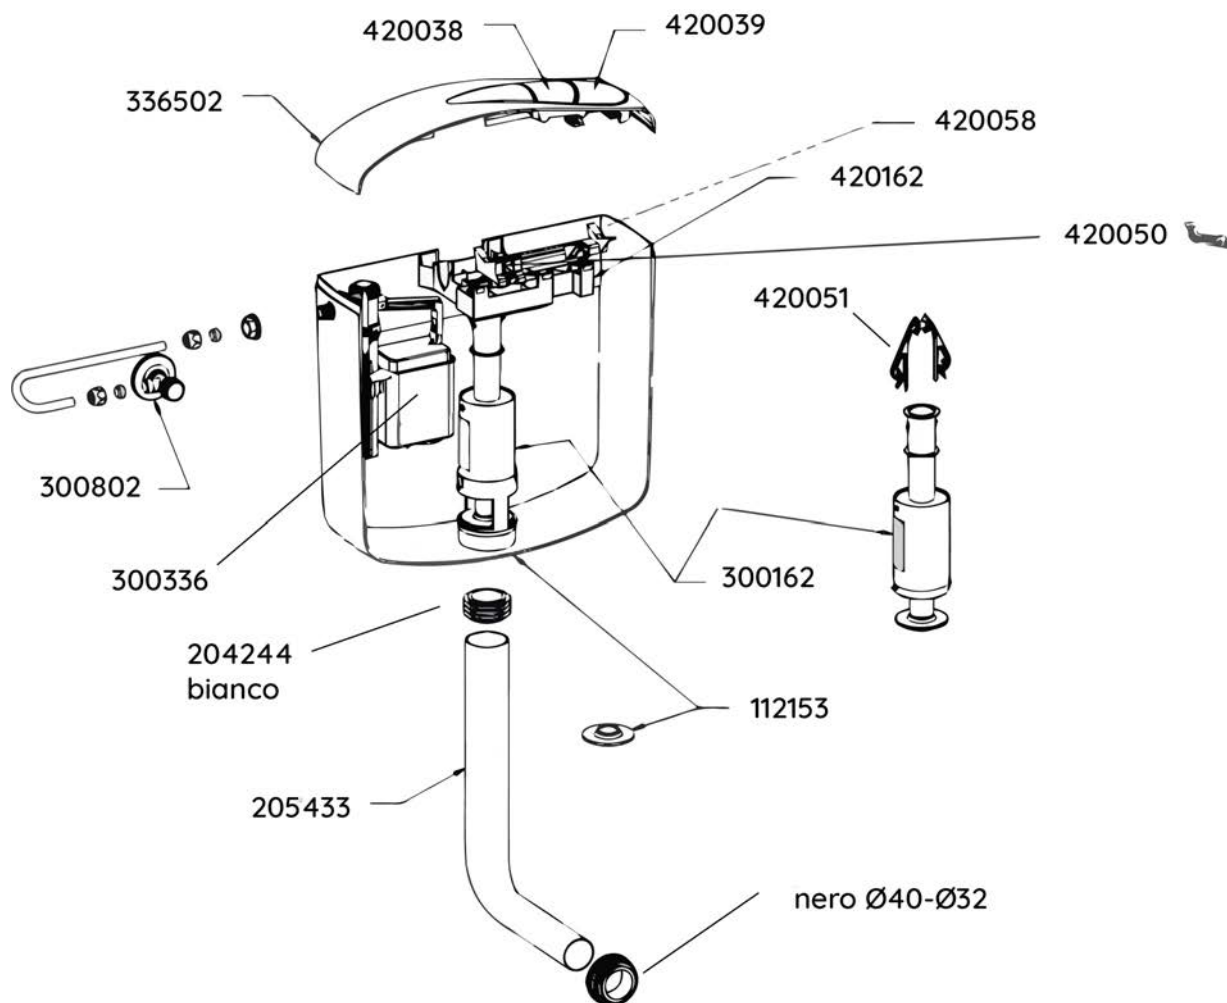

SPARE PARTS

S

LIST

CODE	DESCRIPTION
420162	Lever group with anchor
420051	Anchor
300802	Stop valves
336502	Lid with flush buttons
420038	Partial flush button
420039	Total flush button
300336	NORMA-PLUS float valve, acoustic cl.1, LGA-TUV approved
300162	Discharge valve
112153	Silicon gasket
300842	Cistern fixing accessories kit and connection gaskets Ø40
205433	Discharge pipe 50x40x320mm