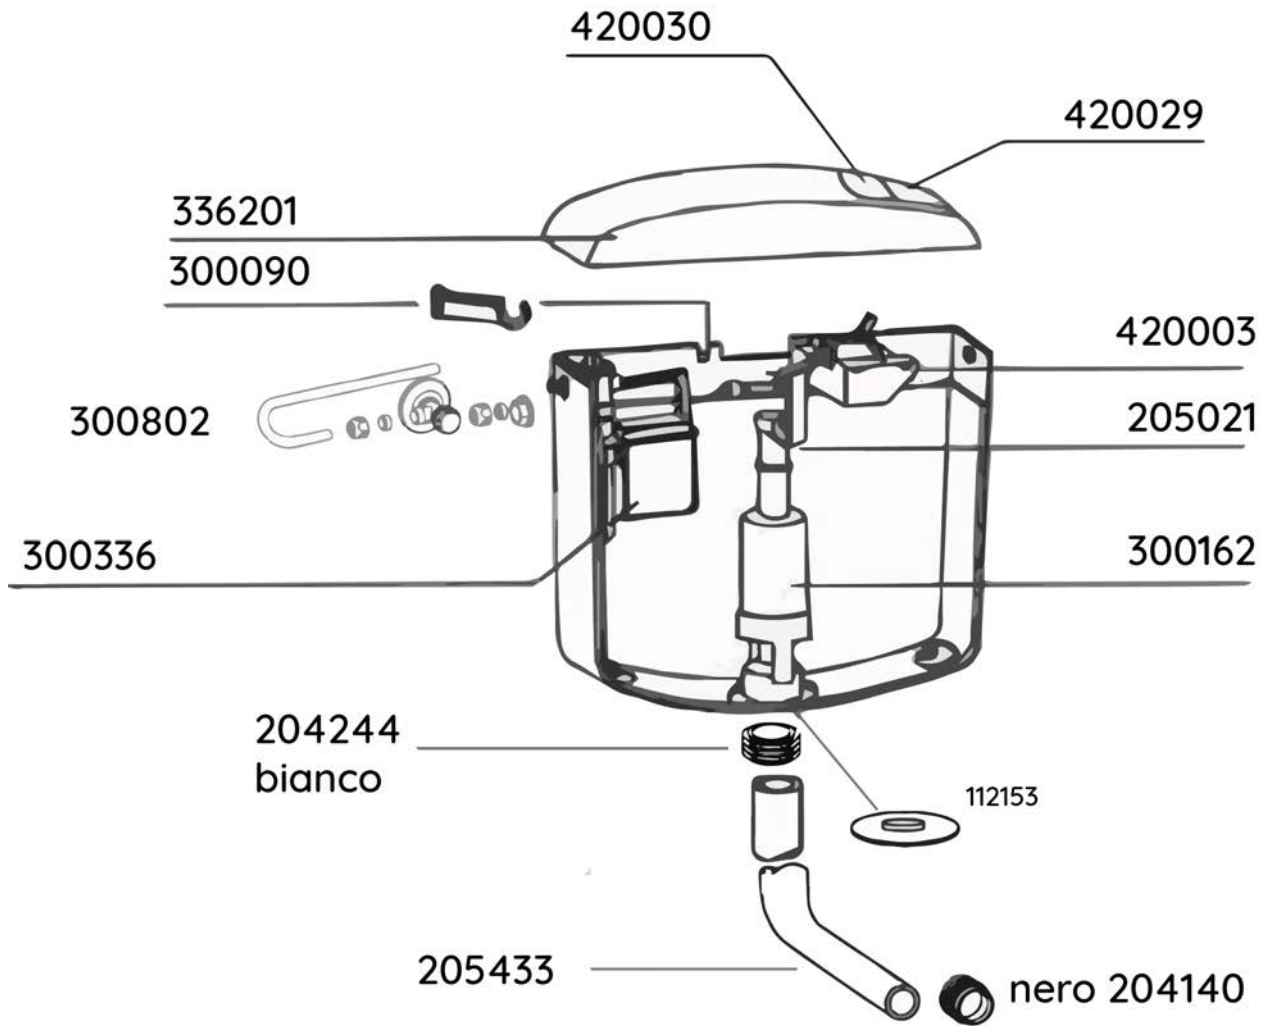

## MODELS:

CODE	DESCRIPTION
336200	TOP DUO WHITE-PIPE Ø 40 mm
336200CH	TOP DUO CHAMPAGNE-PIPE Ø 40 mm

S

## DIMENSIONS

**SPARE PARTS**

S

**LIST**

CODE	DESCRIPTION
420003	Lever group
205021	Anchor
300802	Stop valves
336201	Lid with flush buttons
420030	Partial flush button
420029	Total flush button
300336	NORMA-PLUS float valve, acoustic cl.1, LGA-TUV approved
300162	Discharge valve
112153	Silicon gasket
300842	Cistern fixing accessories kit and connection gaskets Ø40

CODE	DESCRIPTION
205433	Pipe 50x40x320mm
204244	White clamp gasket for pipe coupling
204140	Black clamp gasket ø 40 mm for WC coupling
300090	Support for rear float-valve attachment