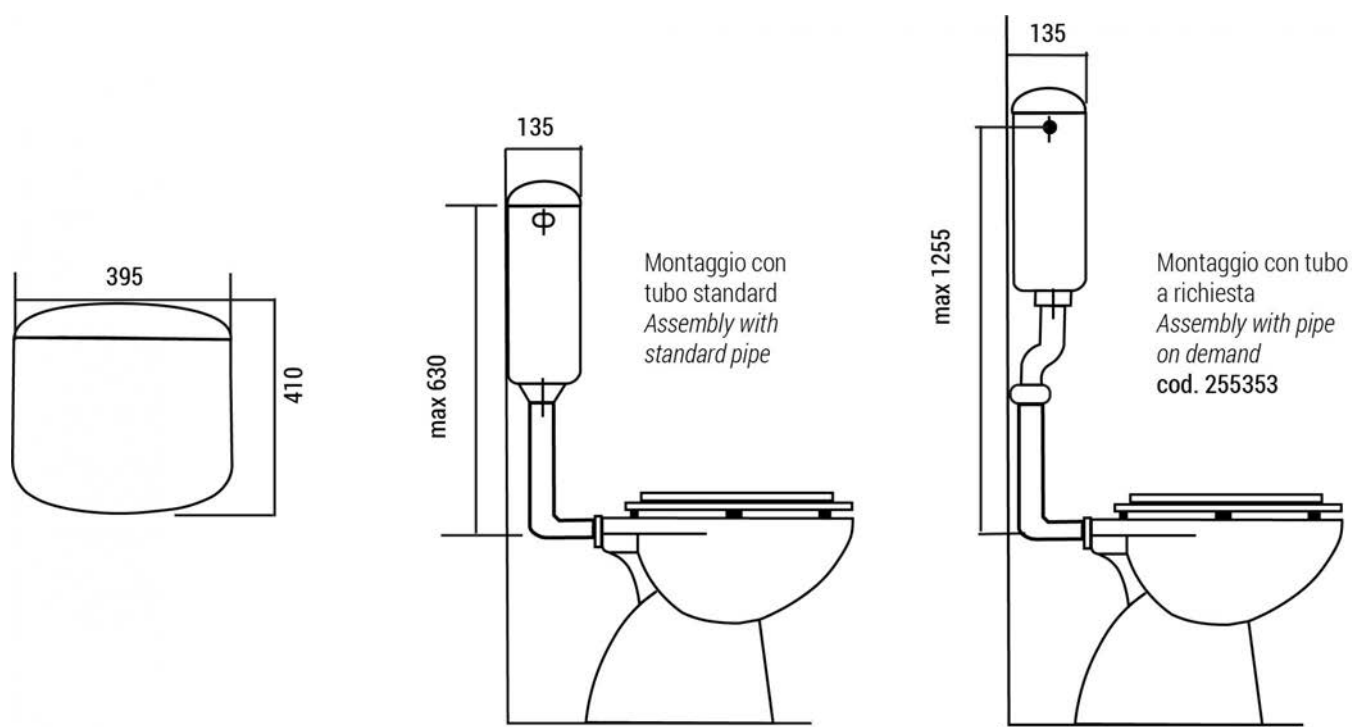

## PACKAGING

CODE	PCS	LxWxH	WEIGHT
TOP DUO	1	439x138x420 mm	2.9 kg

## DIMENSIONS

**SPARE PARTS**

S

**LIST**

CODE	DESCRIPTION
420003	Lever group
205021	Anchor
300802	Stop valves
336201	Lid with flush buttons
420030	Partial flush button
420029	Total flush button
300336	NORMA-PLUS float valve, acoustic cl.1, LGA-TUV approved
300162	Discharge valve
112153	Silicon gasket
300842	Cistern fixing accessories kit and connection gaskets Ø40

CODE	DESCRIPTION
205433	Pipe 50x40x320mm
204244	White clamp gasket for pipe coupling
204140	Black clamp gasket ø 40 mm for WC coupling
300090	Support for rear float-valve attachment