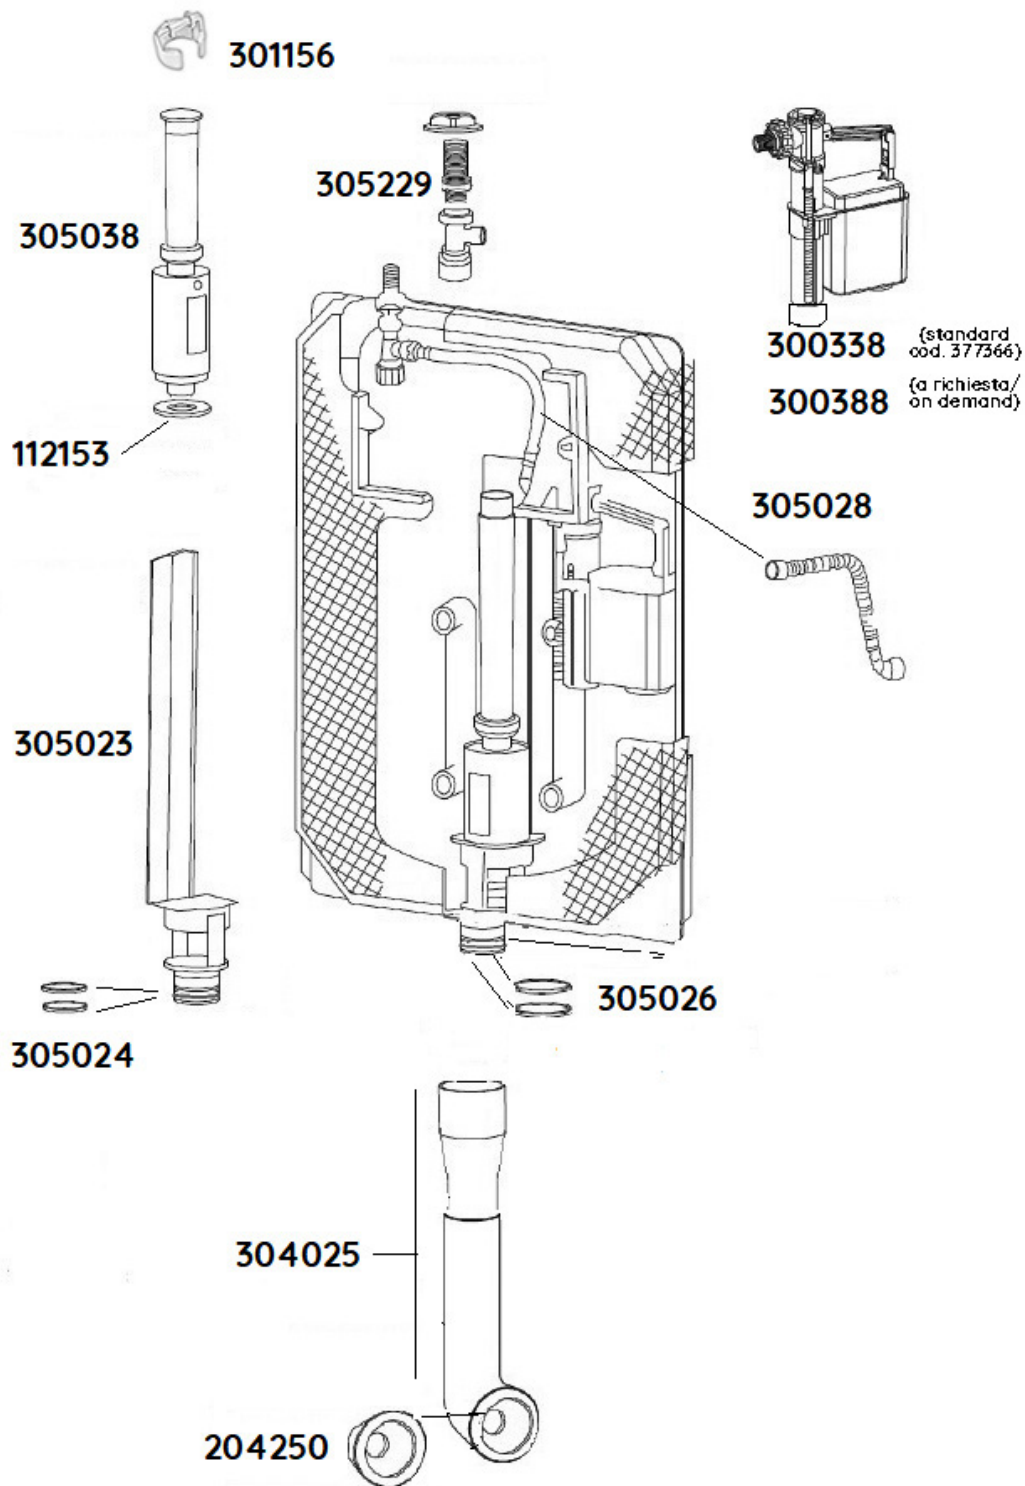

ACCESSORIES AND SPARE PARTS