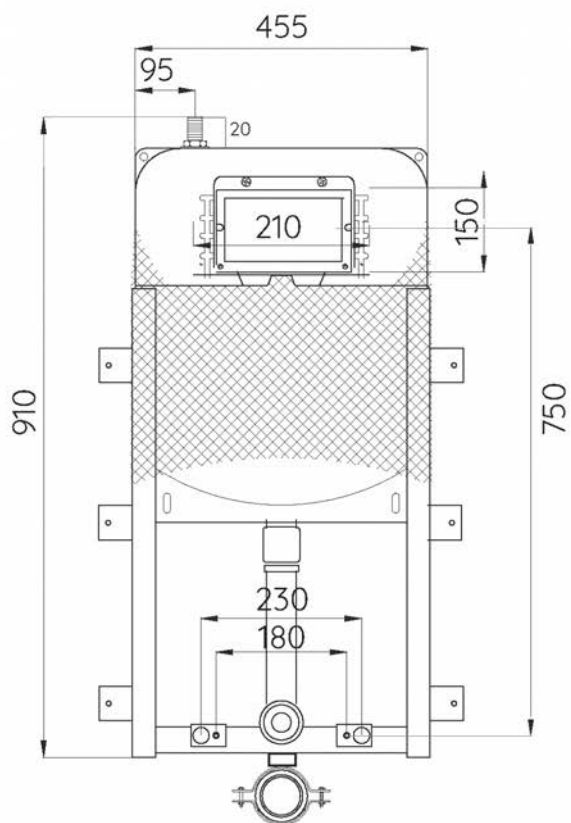

Mounting frames for wall-mounted WC | Load-bearing walls

EKOFIX 6E technical data sheet
Standard code 377366

Sommario

DESCRIPTION	3
FEATURES	3
STRUCTURE FEATURES	4
CISTERN FEATURES	4
DIMENSIONS	5
STANDARD SUPPLY	6
ON DEMAND	6
PACKAGING	6
ACCESSORIES AND SPARE PARTS	7
LIST	9

Ekofix 6E

Mounting frames for wall-mounted WC | Load-bearing walls

DESCRIPTION

Mounting frame for wall-mounted WC equipped with Kariba 6E cistern (4,5/6lt) for load-bearing installations. Not suitable for lightweight walls or plasterboard.

DIMENSIONS

S

STANDARD SUPPLY

- Anti-corrosion galvanised frame 2 mm metal thickness with 8 anchoring points
- Kariba 6E cistern fixed on seamless galvanised frame
- WC fixing centre distances for M12 threaded bars adjustable to 180 mm and 230 mm
- M12 threaded rods for WC fixing with nuts, protective sleeves and caps
- White pipe for connection to wall-mounted WC and clamp gasket
- ø 90mm black sleeve with gasket
- Black outlet bend 90° ø 90 mm
- Fixing and assembly kit
- Dismountable stop valve 3/8"-3/8" including fitting 1/2"-3/8"
- Protection template to shape perimeter of tiles or plaster
- Protection caps for discharge pipe and outlet bend

IT NEEDS TO BE INTEGRATED WITH DUAL COUNTERPLATE COD. 317010

ON DEMAND

- Dual counter-plate
- Dual flush plate Fidia/Itaka/Aurea
- 90/110mm adaptor
- 90/100mm adaptor
- Pneu system

S

PACKAGING

CODE	PCS	LxDxH	KG
377366	1	480x150x1025 mm	7,5