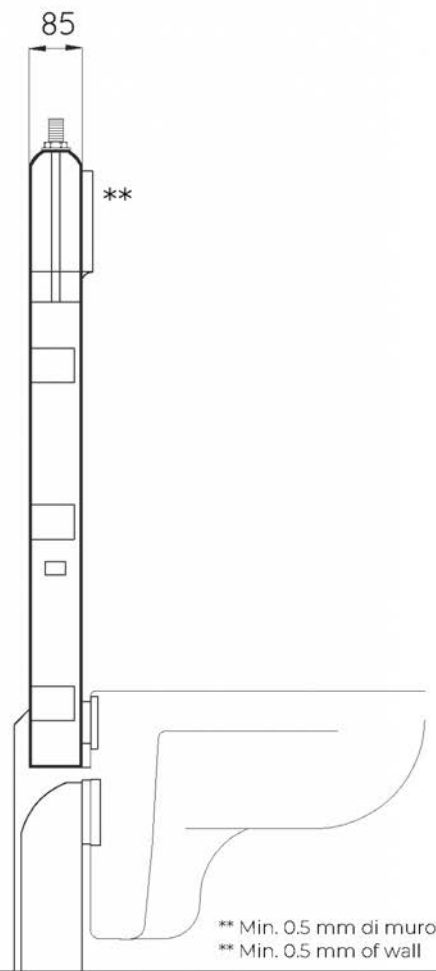

Ekofix 6E

Mounting frames for wall-mounted WC | Load-bearing walls

DESCRIPTION

Mounting frame for wall-mounted WC equipped with Kariba 6E cistern (4,5/6lt) for load-bearing installations. Not suitable for lightweight walls or plasterboard.

FEATURES

Features and plus

For wall-hung wc

For load-bearing walls

6lt in-wall cistern (adjustable to 4.5lt)

Dual flush with adjustable partial flush (from 2.5 to 3.5lt)

Maintenance operations in 5 minutes

Assembly operations in 8 minutes

FLEXVALVE

Monoblock container

Lago system

NORMA-PLUS float valve, acoustic cl.1, LGA-TUV (standard for code 377366)

100% Made in Italy

STRUCTURE FEATURES

- Anti-corrosion galvanised frame
- Structure certified to bear 400kg according to standards UNI EN 977/1-997-89500/2 if installed / walled correctly

DIMENSIONS

S

STANDARD SUPPLY

- Anti-corrosion galvanised frame 2 mm metal thickness with 8 anchoring points
- Kariba 6E cistern fixed on seamless galvanised frame
- WC fixing centre distances for M12 threaded bars adjustable to 180 mm and 230 mm
- M12 threaded rods for WC fixing with nuts, protective sleeves and caps
- White pipe for connection to wall-mounted WC and clamp gasket
- ø 90mm black sleeve with gasket
- Black outlet bend 90° ø 90 mm
- Fixing and assembly kit
- Dismountable stop valve 3/8"-3/8" including fitting 1/2"-3/8"
- Protection template to shape perimeter of tiles or plaster
- Protection caps for discharge pipe and outlet bend